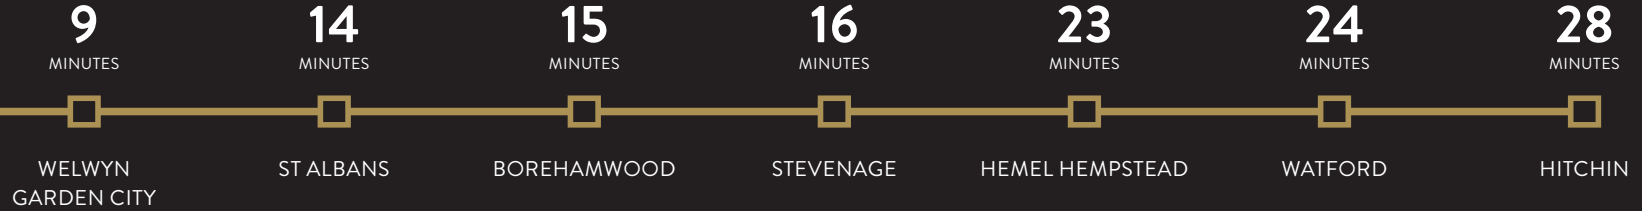

PORTFOLIO

SERVICED ACCOMMODATION

Hertfordshire

DRIVING TIMES

HATFIELD

WELWYN GARDEN CITY

ST ALBANS

STEVENAGE